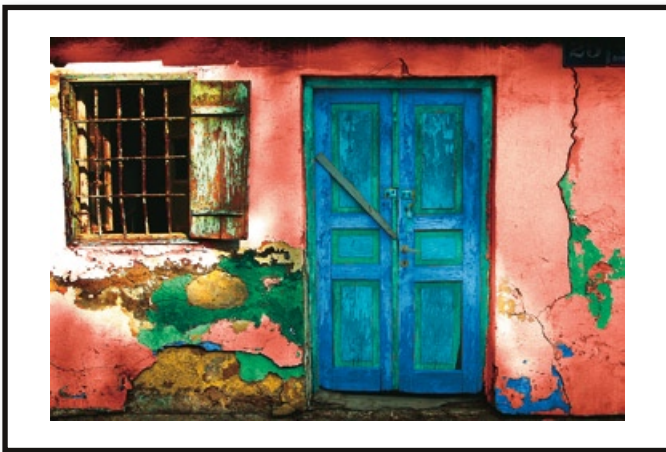

*Vino Rosso*

Christoff

"RED WINE II"  
Beau Tudzarov

5818-C IMAGE: 8 x 26 3/4  
PAPER: 11 3/4 x 36

"RED WINE III"  
Beau Tudzarov

5819-C IMAGE: 8 x 26 3/4  
PAPER: 11 3/4 x 36

"TEL AVIV I"

Ynon Mabat